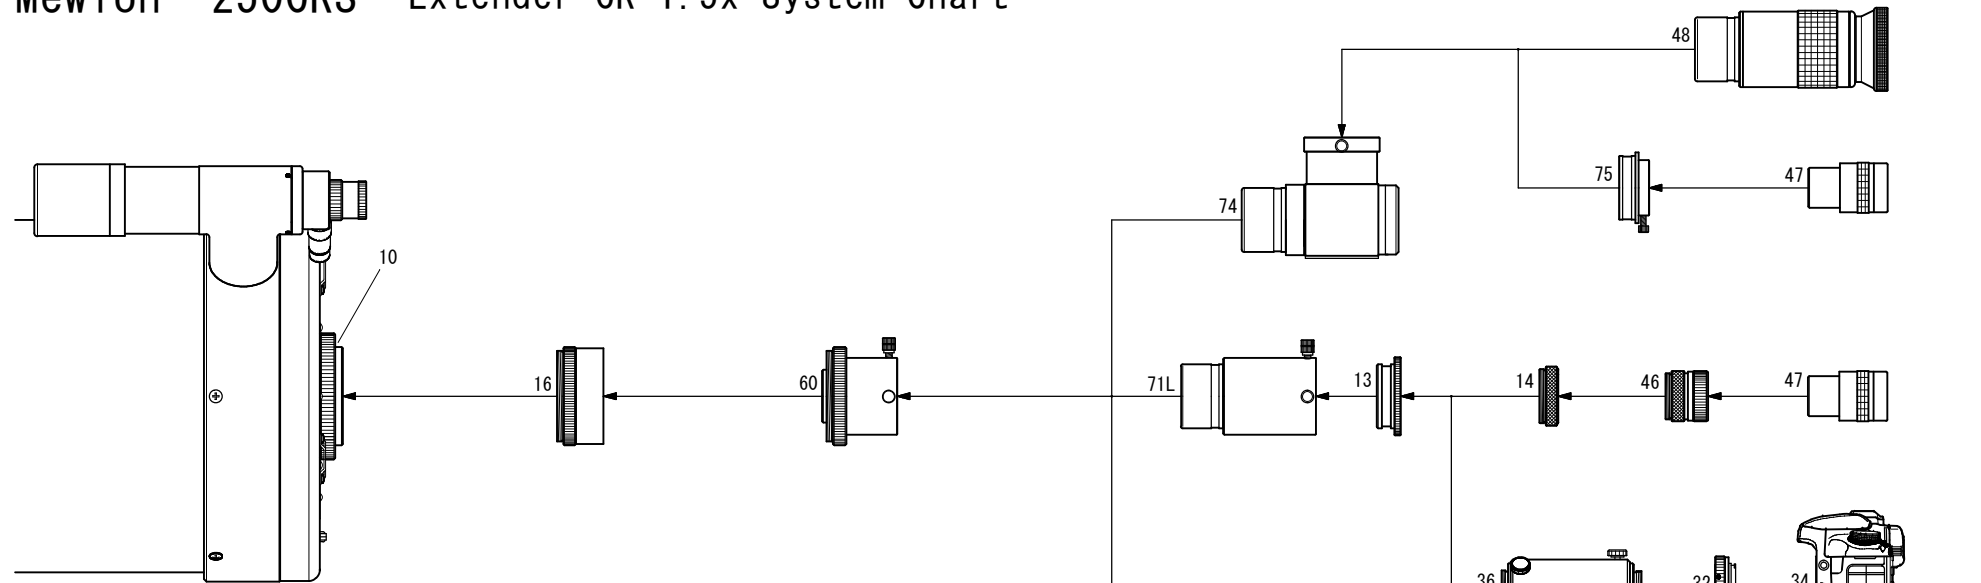

Mewlon—250CRS Extender-CR 1.5x System Chart

- | | | |
|------------------------------|-------------------------------------|------------------------------------|
| 10. M92-72 Coupling | 35. CA-35 50.8mm (2") | [TKA31201] |
| [TKP84111] | 36. TCA-4 | [TKA00210] |
| 13. 50.8mm (2") Sleeve | [TKP00113] | 46. Ocular adapter (31.7mm/1 1/4") |
| 14. Coupling (S) | [TKP00103] | [TKP00101] |
| 16. Aux. Ring (Prime Focus) | 47. LE Ocular | |
| [TKP83002] | 48. LE-50mm | [TKA00530] |
| 32. T-mount DX-S (EOS) | 60. Extender-CR 1.5x | [TKA82595] |
| [TKA01250] | 71L. Extension tube (L) (50.8mm/2") | [TKP31112] |
| T-mount DX-S (Nikon) | [TKA01254] | 74. Diagonal mirror (50.8mm/2") |
| [TKA01254] | [TKA00543] | [TKA00111] |
| 33. Wide T-mount DX-WR (EOS) | 75. Adapter (DM) | |
| [TKA01251] | 86. CCD camera | |
| Wide T-mount DX-WR (Nikon) | [TKA01255] | |
| [TKA01255] | | |
| 34. SLR camera (EOS/Nikon) | | |